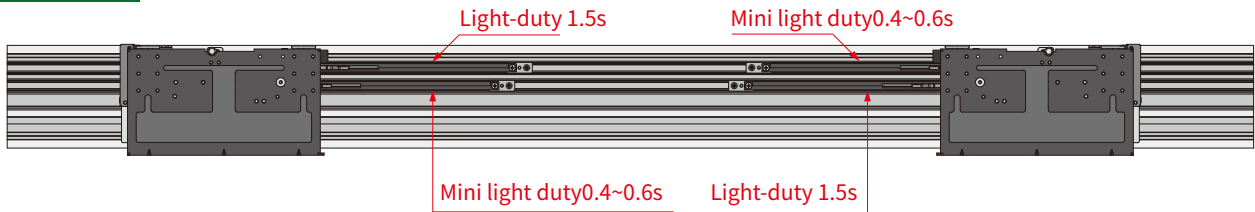

AIRCRAFT 6 COMPLETE SET

	(mm)	(mm)	(kg)	(mm)	
	1150~1750	1200-1800	≤15	600~900	CJ12256A
	1750~2350	1800~2400	≤30	900~1200	CJ12253A

Up Track		1
TD086A New Type 2-D Reguiator		2
TD086B New Type 2-D Reguiator (left-right Move)		2
TD070A Driving Device		2
XJA176 H Track		4

X the thickness of the top panel or bottom panel

Door thickness A	15~20mm (With a hand)
Door width DW	600~1200mm
Door height HA	≤1200mm

1150~1750

1750~2350