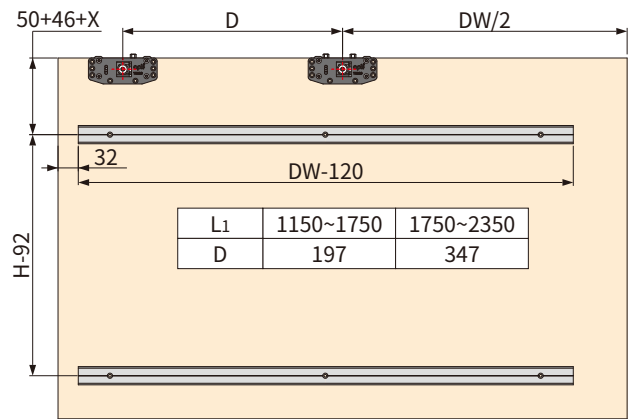

AIRCRAFT 6 COMPLETE SET

	(mm)	(mm)	(kg)	(mm)	
	1150~1750	1200-1800	≤15	600~900	CJ12256A
	1750~2350	1800~2400	≤30	900~1200	CJ12253A

Up Track		1
TD086A New Type 2-D Reguiator		2
TD086B New Type 2-D Reguiator (left-right Move)		2
TD070A Driving Device		2
XJA176 H Track		4

X the thickness of the top panel or bottom panel

Door thickness A	15~20mm (With a hand)
Door width DW	600~1200mm
Door height HA	≤1200mm

1150~1750

1750~2350