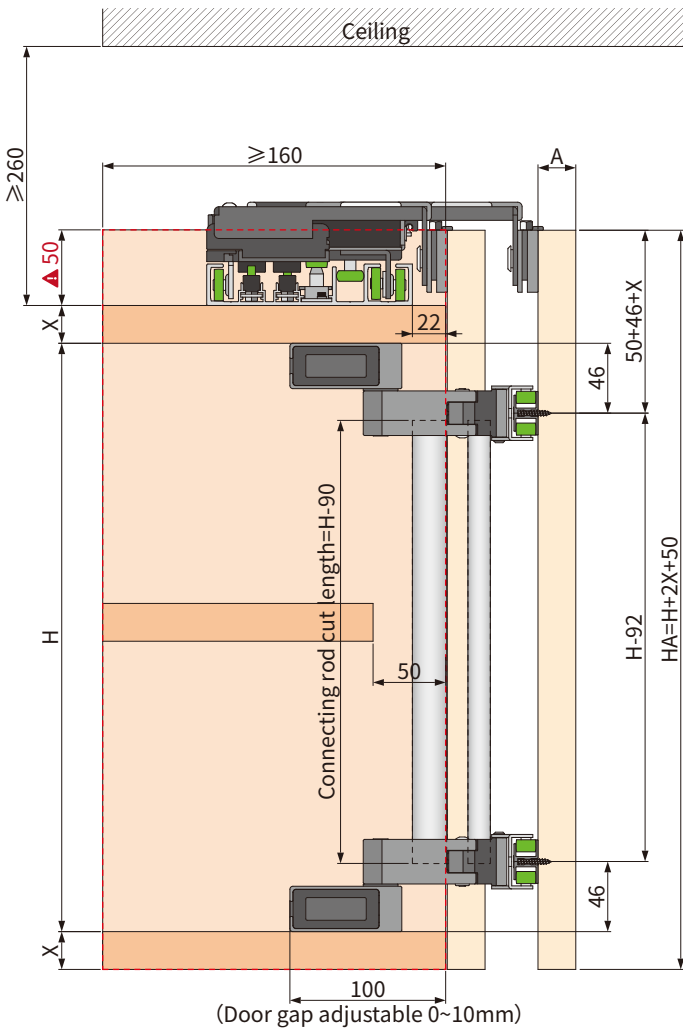

AIRCRAFT 6 COMPLETE SET

	(mm)	(mm)	(kg)	(mm)	
	1150~1750	1200-1800	≤15	600~900	CJ12256A
	1750~2350	1800~2400	≤30	900~1200	CJ12253A

Up Track		1
TD086A New Type 2-D Reguiator		2
TD086B New Type 2-D Reguiator (left-right Move)		2
TD070A Driving Device		2
XJA176 H Track		4

X the thickness of the top panel or bottom panel

Door thickness A	15~20mm (With a hand)
Door width DW	600~1200mm
Door height HA	≤1200mm

1150~1750

1750~2350