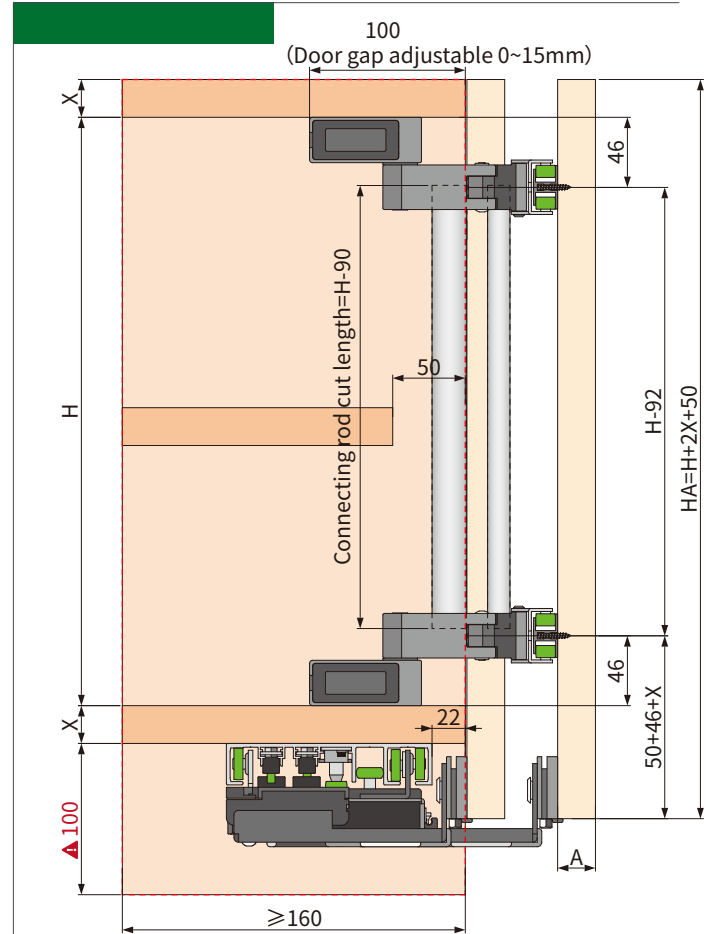

AIRCRAFT 6 COMPLETE SET

	(mm)	(mm)	(kg)	(mm)	
	1150~1750	1200-1800	≤15	600~900	CJ12256A
	1750~2350	1800~2400	≤30	900~1200	CJ12253A

Up Track		1
TD086A New Type 2-D Reguiator		2
TD086B New Type 2-D Reguiator (left-right Move)		2
TD070A Driving Device		2
XJA176 H Track		4

X the thickness of the top panel or bottom panel

Door thickness A	15~20mm (With a hand)
Door width DW	600~1200mm
Door height HA	≤1200mm

1150~1750

1750~2350