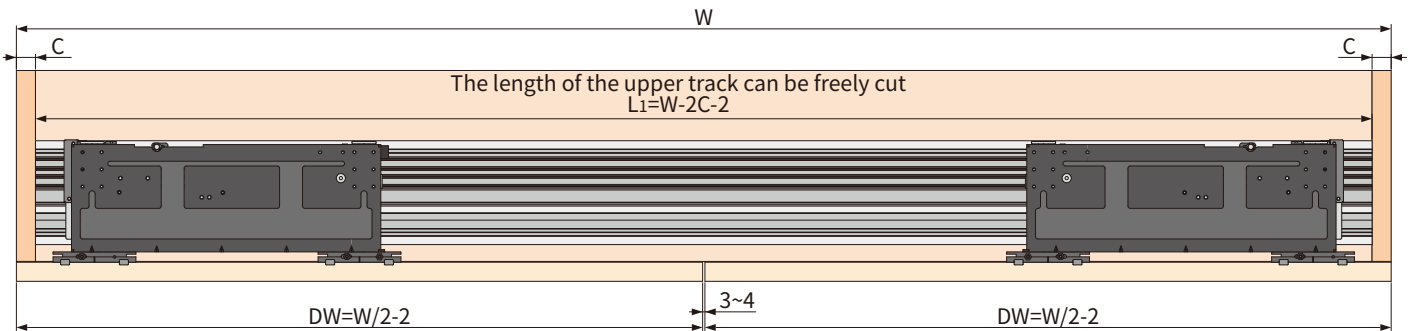

AIRCRAFT 6 COMPLETE SET

	(mm)	(mm)	(kg)	(mm)	
	1150~1750	1200-1800	≤15	600~900	CJ12256A
	1750~2350	1800~2400	≤30	900~1200	CJ12253A

Up Track		1
TD086A New Type 2-D Reguiator		2
TD086B New Type 2-D Reguiator (left-right Move)		2
TD070A Driving Device		2
XJA176 H Track		4

X the thickness of the top panel or bottom panel

Door thickness A	15~20mm (With a hand)
Door width DW	600~1200mm
Door height HA	≤1200mm

1150~1750

1750~2350