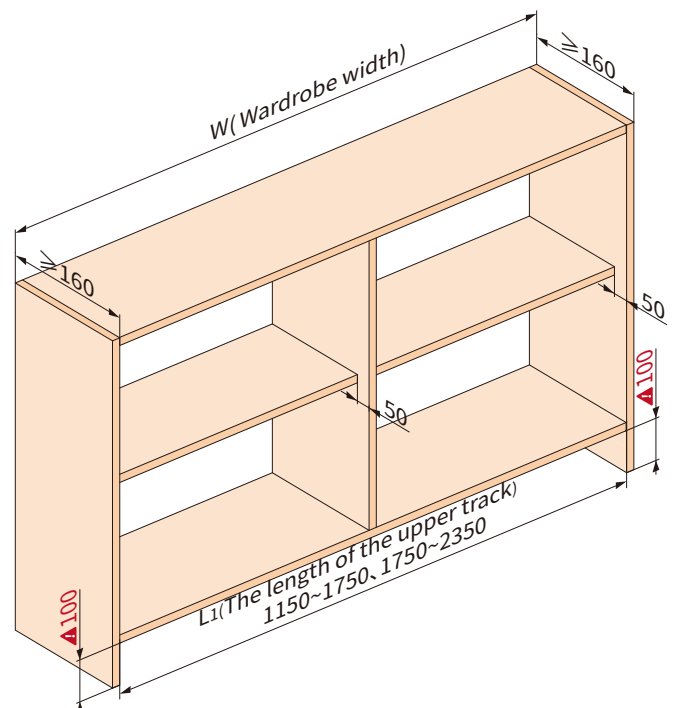

AIRCRAFT 6 COMPLETE SET

	(mm)	(mm)	(kg)	(mm)	
	1150~1750	1200-1800	≤15	600~900	CJ12256A
	1750~2350	1800~2400	≤30	900~1200	CJ12253A

Up Track		1
TD086A New Type 2-D Reguiator		2
TD086B New Type 2-D Reguiator (left-right Move)		2
TD070A Driving Device		2
XJA176 H Track		4

X the thickness of the top panel or bottom panel

Door thickness A	15~20mm (With a hand)
Door width DW	600~1200mm
Door height HA	≤1200mm

1150~1750

1750~2350