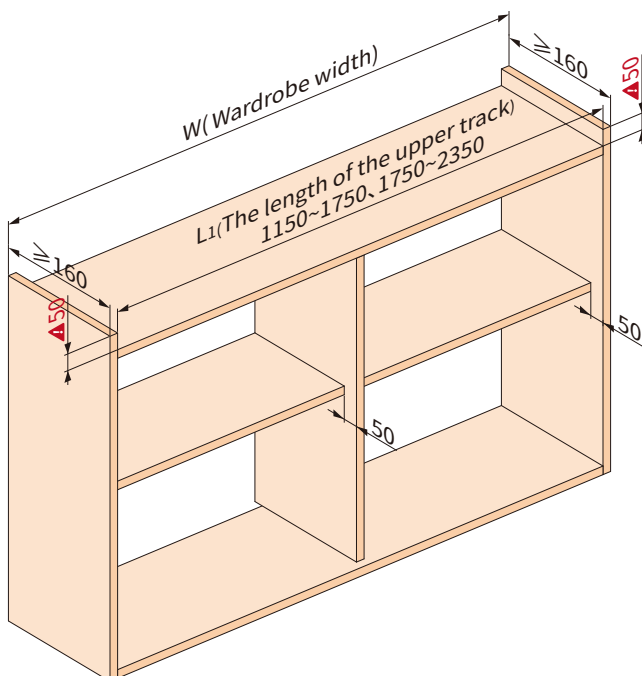

AIRCRAFT 6 COMPLETE SET

	(mm)	(mm)	(kg)	(mm)	
	1150~1750	1200-1800	≤15	600~900	CJ12256A
	1750~2350	1800~2400	≤30	900~1200	CJ12253A

Up Track		1
TD086A New Type 2-D Reguiator		2
TD086B New Type 2-D Reguiator (left-right Move)		2
TD070A Driving Device		2
XJA176 H Track		4

X the thickness of the top panel or bottom panel

Door thickness A	15~20mm (With a hand)
Door width DW	600~1200mm
Door height HA	≤1200mm

1150~1750

1750~2350