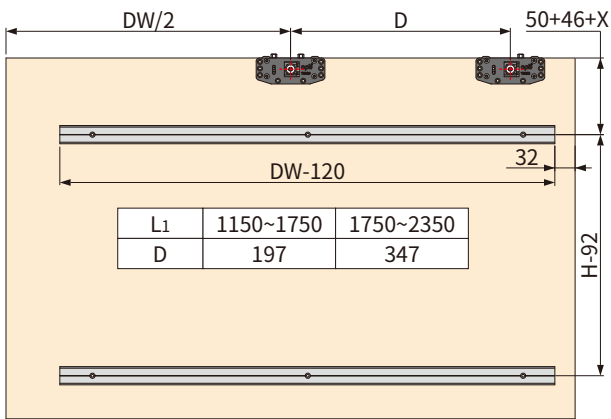

AIRCRAFT 6 COMPLETE SET

	(mm)	(mm)	(kg)	(mm)	
	1150~1750	1200-1800	≤15	600~900	CJ12256A
	1750~2350	1800~2400	≤30	900~1200	CJ12253A

Up Track		1
TD086A New Type 2-D Reguiator		2
TD086B New Type 2-D Reguiator (left-right Move)		2
TD070A Driving Device		2
XJA176 H Track		4

X the thickness of the top panel or bottom panel

Door thickness A	15~20mm (With a hand)
Door width DW	600~1200mm
Door height HA	≤1200mm

1150~1750

1750~2350